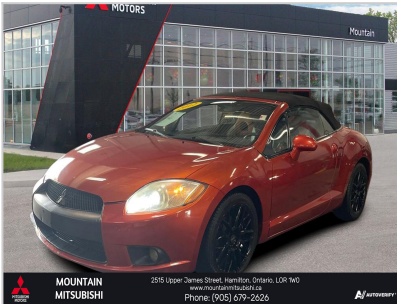

**MITSUBISHI
MOTORS**
Drive your Ambition

Mitsubishi Eclipse 2012

131,756 Km

ID: 13642178

SPECIFICATIONS

• Make:	Mitsubishi	• Year:	2012
• Model:	Eclipse	• Kilometers:	131,756 Km
• Style / Version:	Gt-P	• Exterior color:	Orange
• Stock #:	U1165	• Interior color:	
• Transmission:	Automatic	• Drive train:	Front-wheel drive
• Engine:	6 Cyl 3.8 Litres	• VIN:	4A37L4ET0CE601316

\$14,998

+Taxes & Licenses

Mountain Mitsubishi
2515 Upper James Street
Mount Hope,
LOR 1W0
Sales:
905-679-2626

DESCRIPTION

2012 Mitsubishi Eclipse GT-P - Sunroof - Leather Seats

Sunroof, Leather Seats, Bluetooth, Premium Sound Package, Rear View Camera! Compare at \$15448 - Our Price is just \$14998! Looking for an exciting car that still returns good fuel economy? This Mitsubishi Eclipse is both fun and practical in all seasons. This 2012 Mitsubishi Eclipse is fresh on our lot in Mount Hope. This Mitsubishi Eclipse doesn't just look amazing on the outside. Swift acceleration and exceptional handling perfectly complement its sculpted body and stunning features. This sporty coupe delivers exactly what it promises. This convertible has 131,756 km. It's Orange in colour. It has a 5 Speed Automatic transmission and is powered by a 265HP 3.8L V6 Cylinder Engine. It may have some remaining factory warranty, please check with dealer for details. This vehicle has been upgraded with the following features: Sunroof, Leather Seats, Bluetooth,...