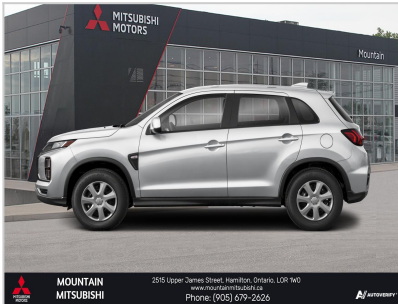

**MITSUBISHI  
MOTORS**  
Drive your Ambition

# Mitsubishi RVR 2026

## 27 Km

ID: 13628117

### SPECIFICATIONS

• Make:	Mitsubishi	• Year:	2026
• Model:	RVR	• Kilometers:	27 Km
• Style / Version:	ES	• Exterior color:	Silver
• Stock #:	18057-new	• Interior color:	Black
• Transmission:	Automatic	• Drive train:	All-wheel drive
• Engine:	4 Cyl 2.0 Litres	• VIN:	JA4AJUAU7TU605344