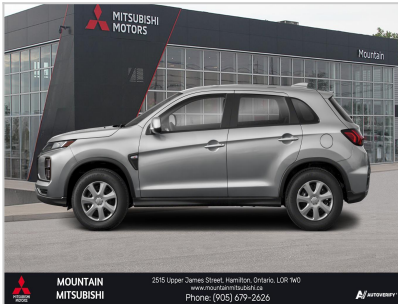

# Mitsubishi RVR 2026

## 27 Km

ID: 13329337

### SPECIFICATIONS

• Make:	Mitsubishi	• Year:	2026
• Model:	RVR	• Kilometers:	27 Km
• Style / Version:	ES	• Exterior color:	Grey
• Stock #:	17979-new	• Interior color:	Black
• Transmission:	Automatic	• Drive train:	Front-wheel drive
• Engine:	4 Cyl 2.0 Litres	• VIN:	JA4AHUAU7TU602813

#### 2026 Mitsubishi RVR ES - \$115.28 /Wk

The 2026 Mitsubishi RVR features advanced driver-assist systems and connected tech crafted to support every journey with confidence. From the outside, the 2026 RVR presents a poised silhouette with clean detailing, refined lighting and a sleek stance that reflect its modern crossover identity. Inside, the cabin features upgraded materials, intuitive connectivity and seating designed for both driver and passengers with comfort and convenience in mind. With its clever design, upgraded amenities and Mitsubishi's focus on value and usability, the RVR offers a versatile and smart driving experience for urban and suburban lifestyles. This Titanium Grey SUV has a CVT transmission and is powered by a 148HP 2.0L 4 Cylinder Engine. Our RVR's trim level is ES. To apply right now for financing use this link:  
<https://www.mountainmitsubishi.ca/requests...>