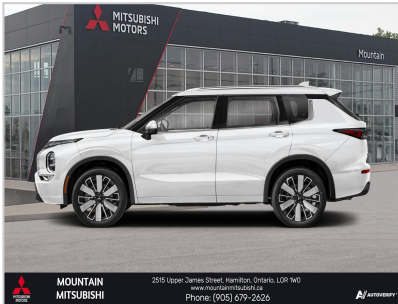

**MITSUBISHI  
MOTORS**  
Drive your Ambition

# Mitsubishi Outlander 2026

### SPECIFICATIONS

• Make:	Mitsubishi	• Year:	2026
• Model:	Outlander	• Kilometers:	27 Km
• Style / Version:	GT	• Exterior color:	White
• Stock #:	17999-new	• Interior color:	Black
• Transmission:	Automatic	• Drive train:	All-wheel drive
• Engine:	4 Cyl 1.5 Litres	• VIN:	JA4J4WAB7TZ607289